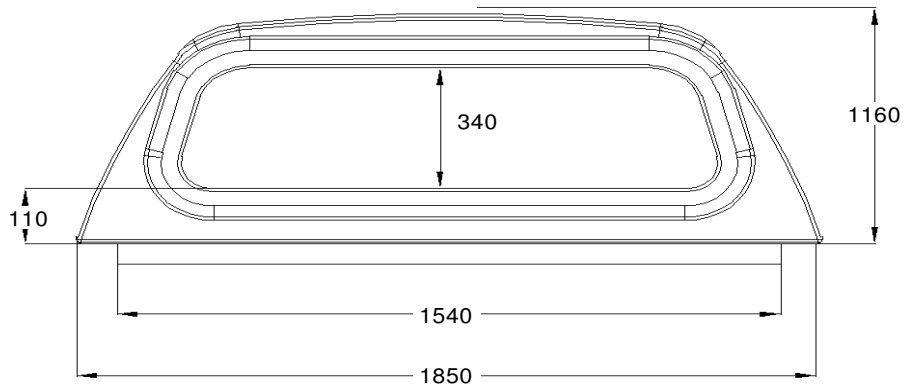

Net weight: 77,00 kg
 Gross weight: 92,00 kg
 Volume: 0 m3

Net weight: 77,00 kg
 Gross weight: 92,00 kg
 Volume: 0 m³

Net weight: 77,00 kg
 Gross weight: 92,00 kg
 Volume: 0 m3

Net weight: 77,00 kg
 Gross weight: 92,00 kg
 Volume: 0 m³