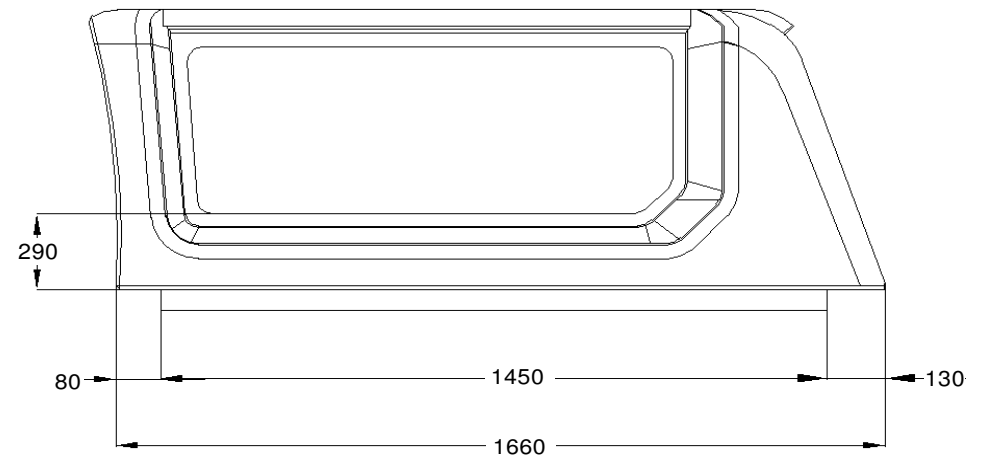

Net weight: 77,00 kg
 Gross weight: 92,00 kg
 Volume: 0 m3

Net weight: 77,00 kg
 Gross weight: 92,00 kg
 Volume: 0 m³

Net weight: 77,00 kg
 Gross weight: 92,00 kg
 Volume: 0 m3

Net weight: 77,00 kg
 Gross weight: 92,00 kg
 Volume: 0 m³