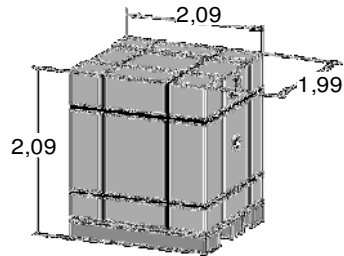

Net weight: 77,00 kg
 Gross weight: 92,00 kg
 Volume: 0 m3

Net weight: 77,00 kg
 Gross weight: 92,00 kg
 Volume: 0 m³

Net weight: 77,00 kg
 Gross weight: 92,00 kg
 Volume: 0 m3

Net weight: 77,00 kg
 Gross weight: 92,00 kg
 Volume: 0 m³