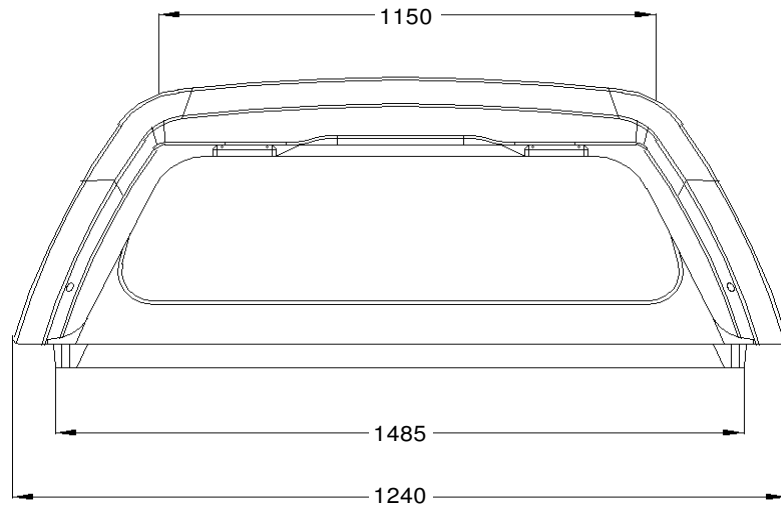

Net weight: 77,00 kg
 Gross weight: 92,00 kg
 Volume: 0 m3

Net weight: 77,00 kg
 Gross weight: 92,00 kg
 Volume: 0 m³

Net weight: 77,00 kg
 Gross weight: 92,00 kg
 Volume: 0 m3

Net weight: 77,00 kg
 Gross weight: 92,00 kg
 Volume: 0 m³