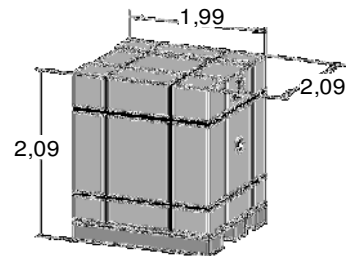

Net weight: 77,00 kg
 Gross weight: 92,00 kg
 Volume: 0 m3

Net weight: 77,00 kg
 Gross weight: 92,00 kg
 Volume: 0 m³

Net weight: 77,00 kg
 Gross weight: 92,00 kg
 Volume: 0 m3

Net weight: 77,00 kg
 Gross weight: 92,00 kg
 Volume: 0 m³