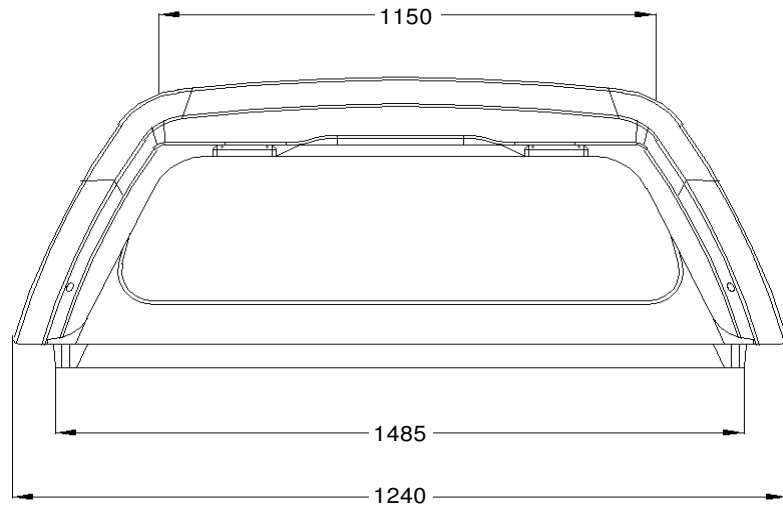

Net weight: 77,00 kg
 Gross weight: 92,00 kg
 Volume: 0 m3

Net weight: 77,00 kg
 Gross weight: 92,00 kg
 Volume: 0 m³

Net weight: 77,00 kg
 Gross weight: 92,00 kg
 Volume: 0 m3

Net weight: 77,00 kg
 Gross weight: 92,00 kg
 Volume: 0 m³