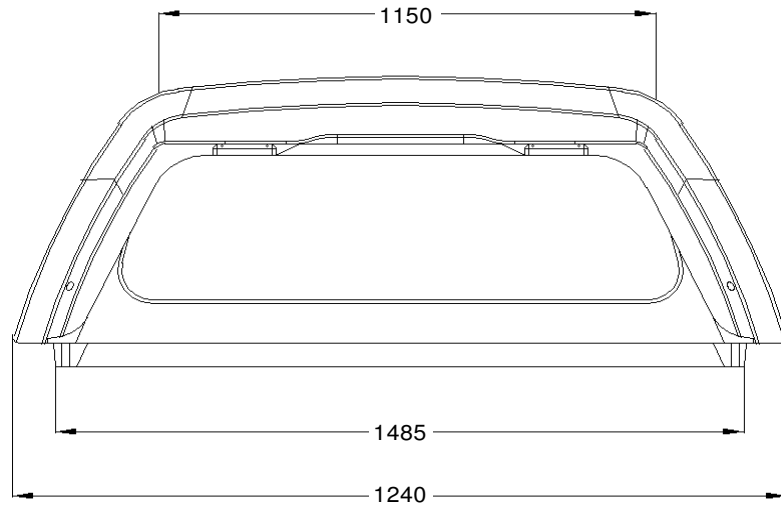

Net weight: 77,00 kg
 Gross weight: 92,00 kg
 Volume: 0 m3

Net weight: 77,00 kg
 Gross weight: 92,00 kg
 Volume: 0 m³

Net weight: 77,00 kg
 Gross weight: 92,00 kg
 Volume: 0 m3

Net weight: 77,00 kg
 Gross weight: 92,00 kg
 Volume: 0 m³