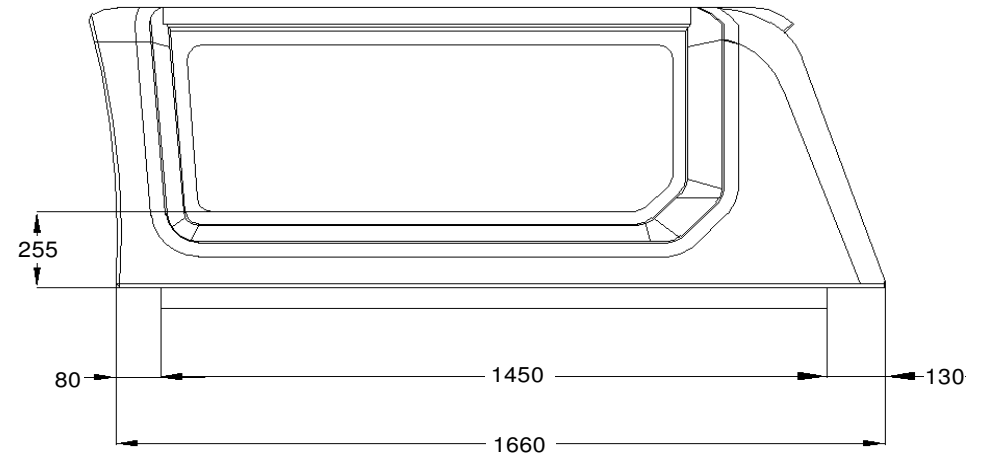

Net weight: 77,00 kg
 Gross weight: 92,00 kg
 Volume: 0 m3

Net weight: 77,00 kg
 Gross weight: 92,00 kg
 Volume: 0 m³

Net weight: 77,00 kg
 Gross weight: 92,00 kg
 Volume: 0 m3

Net weight: 77,00 kg
 Gross weight: 92,00 kg
 Volume: 0 m³